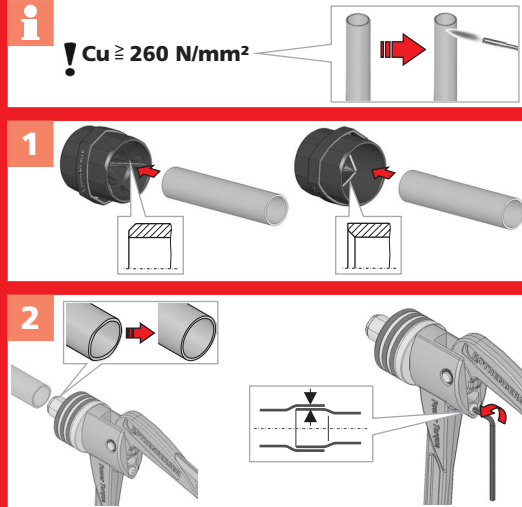

# ROCAM® EXPANDER Power Torque

ROCAM® EXPANDER Power Torque

Ø max. 42mm / 1. 3/4"

No. 1.2000

ROCAM® PE-X EXPANDER Power Torque

Ø max. 32mm

No. 1.2005